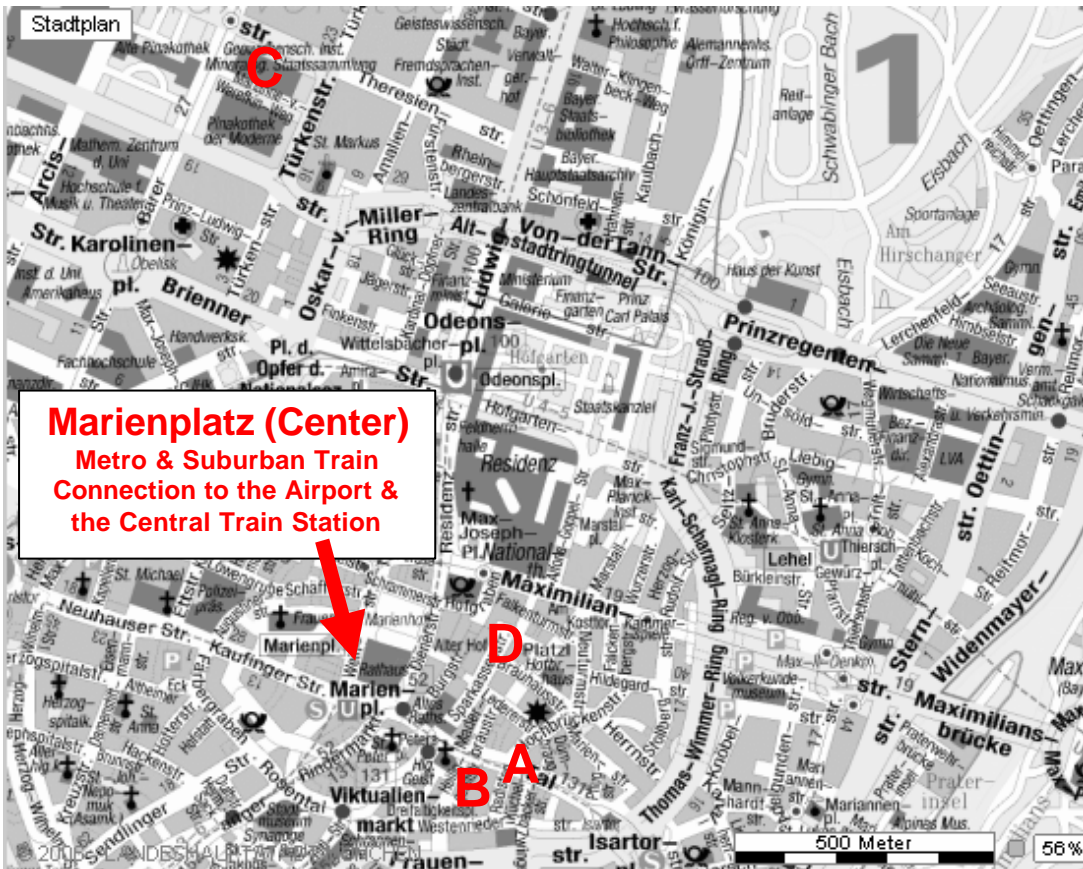

Travel to the venue

By Plane

Suburban Train S8 from Munich Airport, direction Geltendorf, to Marienplatz City Center (12 stops). The Hotel Schlicker “Zum Goldenen Löwen” is then within walking distance (400 meters).

By Train

From Munich Hauptbahnhof (Central Station) with Suburban Trains S1 (direction Ostbahnhof), S2 (direction Erding), S4 (direction Ebersberg), S5 (direction Holzkirchen), S6 (direction Kreuzstraße), S8 (direction Flughafen München / Munich Airport) to Marienplatz City Center (2 stops). The Hotel Schlicker “Zum Goldenen Löwen” is then within walking distance (400 meters).

Munich Local Transportation Plan

<http://www.mvv-muenchen.de/web4archiv/objects/download/1/schnellbahnnetz_051211.pdf>